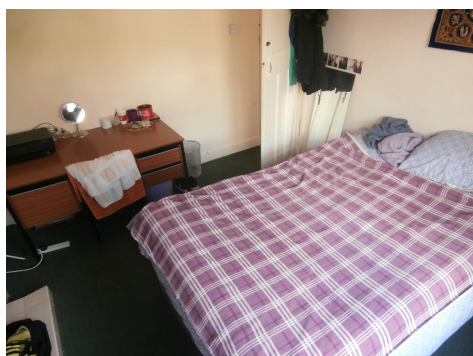

ARCH

Greenhill Road
Leicester
LE2 3DP

Close to Leicester University | Perfect for Med Students | Fully Furnished | New Carpet | ZERO DEPOSITS | ZERO DEPOSIT | Bills Inclusive Available | ZERO DEPOSIT | ZERO DEPOSIT |

Amazing 5 bedroom Student House in the heart of Clarendon Park.

Brand new modern furnishing to be installed in Summer 2018

2 x brand new bathrooms to be installed in Summer 2018

Must be seen to appreciated.

ZERO DEPOSIT !!!!!!!!!!!!!!!!!!!!!!! Amazing 5 bedroom Student House in the heart of Clarendon Park.

Brand new modern furnishing to be installed in Summer 2018

2 x brand new bathrooms to be installed in Summer 2018

Must be seen to appreciated.

ZERO DEPOSIT !!!!!!!!!!!!!!!!!!!!!!!

Price: £1734 (from) Per calendar month

127 Clarendon Park Road
Leicester
LE2 3AJ

0116 270 6699